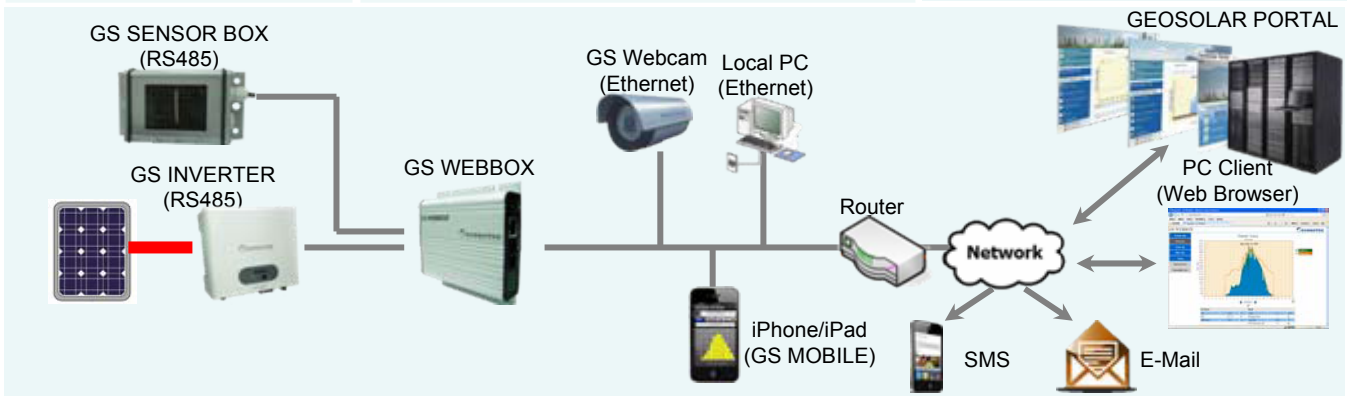

Specifications:

	GS WEBBOX	Function Features:
Inverter Communication	RS-485	Remote PV plant monitoring via web browser
Communication Interface	Ethernet / GPRS (Optional)	Automatic alarm message by e-mail or SMS to multiple recipients
User Interface	Web browser with Java script	Visual measurement data on GEOSOLAR PORTAL
Maximum number of GS INVERTER monitored	50	Build in web server enables online remote data access from web browser anywhere
SD Card Data Storage	2G	Integrated FTP server allows data transfer and download to a PC
Power Requirement	12~28VDC	Communication via Ethernet or GPRS
Power Consumption	0.8A	As many as 50 devices connectable via RS-485 bus
Operating Temperature	-20°C ~ +40 °C	Setup wizard for quick and easy start-up
Dimensions	109x 106 x 28 mm	
Weight	500g	
Data Logger	Energy Values, History Values, Events	
Data Access Method	•Directly access via Web Browser (fixed IP) •Access via GEOSOLAR PORTAL (fixed or dynamic IP)	
Alarm Method	Email / SMS (Optional)	
IO	1digital input, 1digital output	

Solar Energy Australia Pty Ltd

4 Beaumont Road
Mt Kuring-Gai, NSW 2080

Tel: 1800 779 668

Email: sales@solaraustralia.com.au

Website: www.solaraustralia.com.au