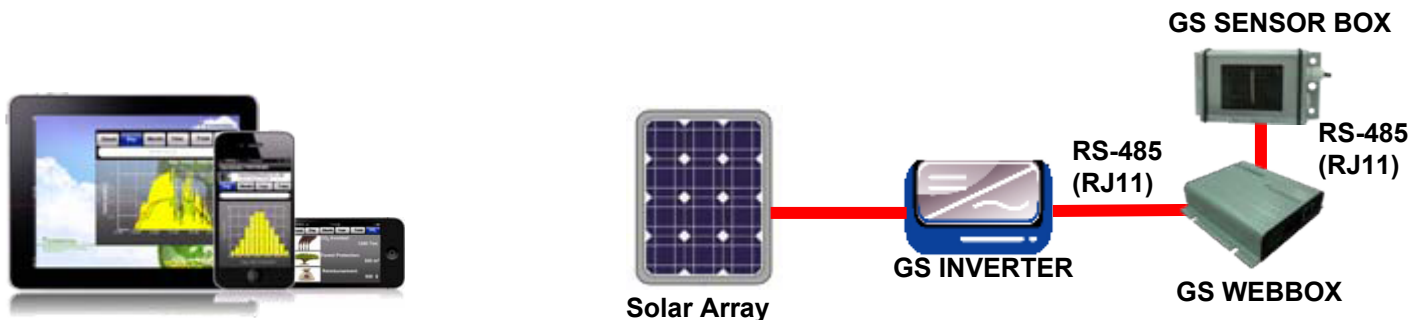

The Installers' Choice Solar Energy Australia

GS WEBBOX

Remote Monitoring, Data Logger, Web Logger

GS WEBBOX is a combination of data-logger and web-logger. You can access the PV plant data at anywhere and anytime. GS WEBBOX continuously collects all the data from the inverters on the PV plant and records current measurement values, yield data and events in the memory. The build in Web Server allow you view the store data in remote via web browser. GS WEBBOX also sends the recorded data automatically to the portal server. Your personal user account enables you to access your plant data on the Internet from any PC. System integrator can use their account to view all the PV plants information. The build in GSM/GPRS module allow you access the data in the place where the internet is not accessible. As the PV plant is not function properly, the module will send the alarm SMS and e-mail to the system manager to keep the PV plant work in the best situation.