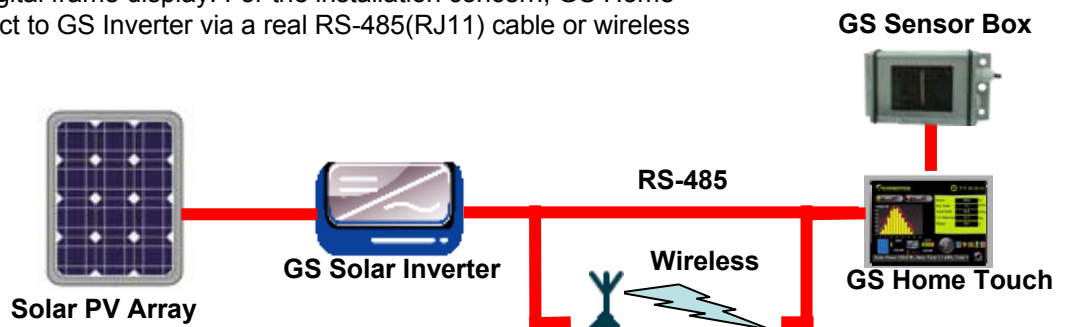

## Take care of your Home Solar System

**GEO Solar Home Touch** was a combination of data-logger, web-logger, and attractive touch HMI (human interface). It was a powerful and elegant monitoring device for your home solar system. GS Home Touch can read all the inverter data in real time (ex: V, A, kW, kWh, CO2 emission, money...etc), analyze, plot in chart, and review the history solar generation. All the data and reports will be automatically saved in .CSV file and you can download from remote FTP. The build-in web server allows you to monitor the data in remote PC by only the IE web browser include the daily, weekly, monthly and yearly report. Especially, GS Home Touch has a micro SD slot that you can download the pictures to take as a digital frame display. For the installation concern, GS Home Touch allows you to connect to GS Inverter via a real RS-485(RJ11) cable or wireless transmission.

## Specifications:

	GS Home Touch
Inverter Communication	RS-485 / Wireless (Option)
GS Central Management Communication	Ethernet
Maximum number of GS Inverters monitored	20
Storage Space	2G
Power Requirement	5V DC in with 100~240AC in, 15W AC-DC adapter
Power Consumption	1.3A
Operating Temperature	0 ~ +60 °C (+32 ~ +140 °F)
Dimensions	152x 112 x 33 mm (5.98 x 4.41 x 1.3 inches)
Weight	374g
Certification	CE, FCC, VCCI
Display Type	5.7" TFT LCD
Display Resolution	640(W) x 480(H)
Type	Analog Resistive
Support language	English/Chinese/German/Spanish/French/Italian